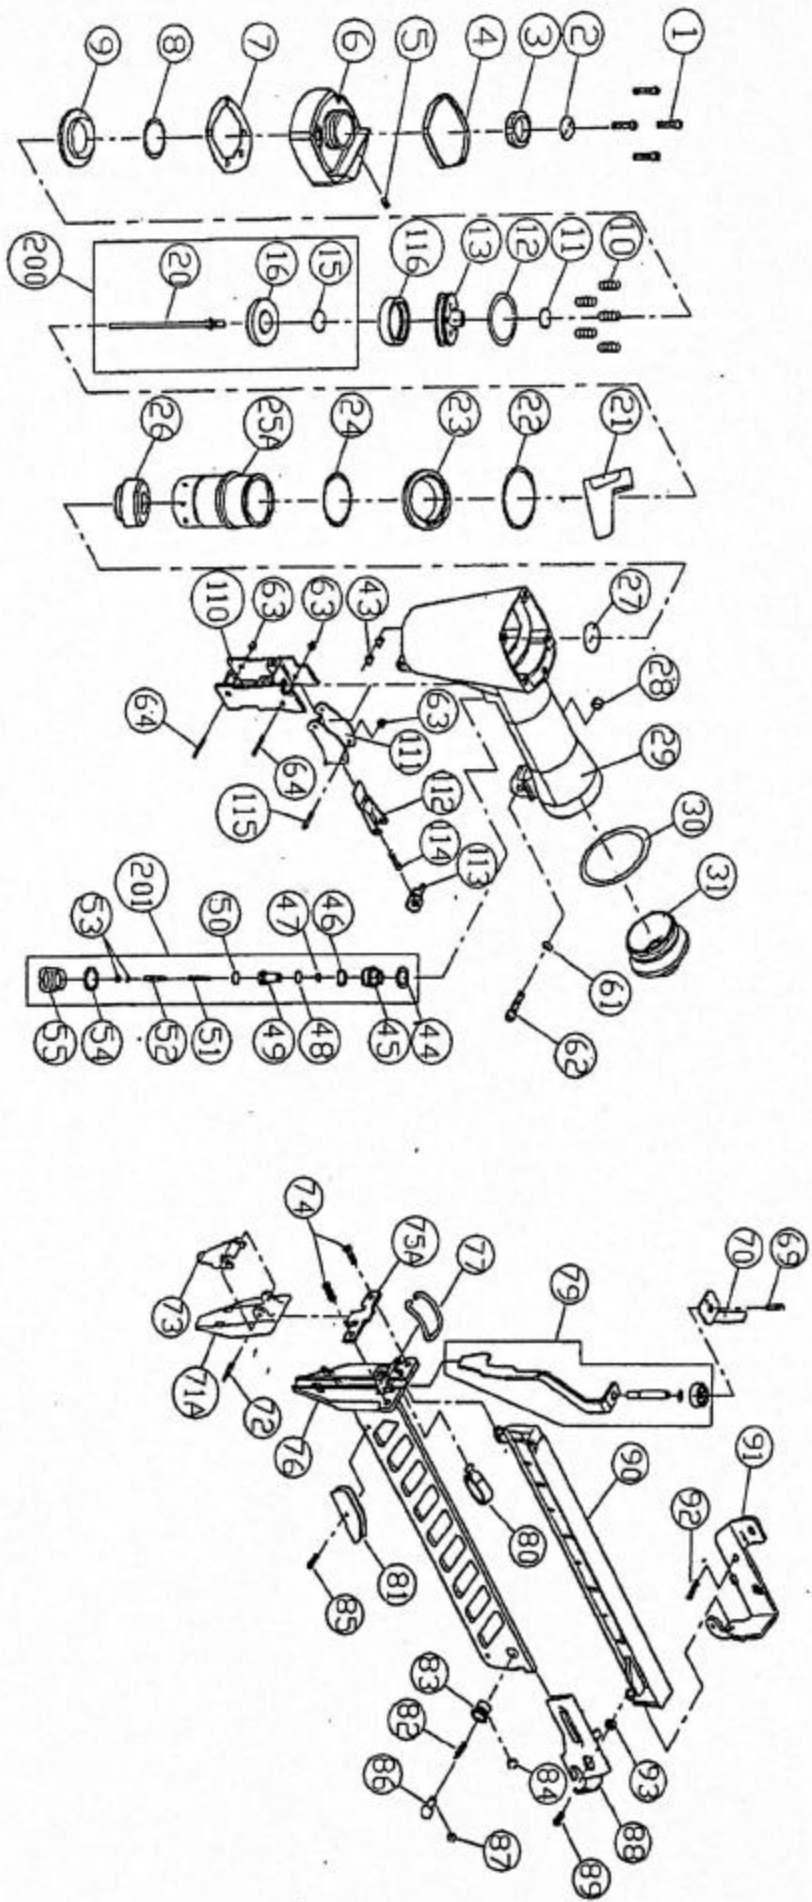

18NC150 EXPLODED VIEW

18NC150 PARTS LIST

Item#	ISM P/N	Description	Ref #
1	38000015	Screw/Soc Hd 5 x 32	CMD05320
2	38002201	Deflector Cover	BDAH25000
3	38002202	Deflector	BDAH04000
4	38002203	Body Protector	BDAH26000
5	38000016	Screw/Set 4 x 6	CML04060
6	38002204	Head	BDAH01000
7	38002205	Gasket/Head	BDAHF14000
8	38000621	Oring	COP22
9	38002206	Spring Plate	BDAH23000
10	38000409	Springs/Valve	BDAH02000
11	38000622	Oring	COP12
12	38000623	Oring	COP35
13	38002207	Main Valve	BDAH21000
15	38000624	Oring	COA233310
16	38002208	Piston	BDAH02000
20	38002209	Driver	BDAHC01000
21	38002210	Cylinder Hold-Down	BDAH04000
22	38000625	Oring	COA472240
23	38002211	Cylinder Ring	BDAH03000
24	38000626	Oring	COA330180
25	38002212	Cylinder	BDAH01000
26	38002213	Bumper	BDAH02000
27	38002214	Driver Guide	BDABF02000
28	38000105	Nut	CN1051
29	38002215	Body	BDAH01000
30	38000627	Oring	COP38
31	38002216	Air Inlet	BFAAF12000
43	38002217	Rubber Body Inserts	BDAH16000
44	38002218	Gasket/Trigger Valve	BFAAF08000
45	38002219	Upper Housing/Trigger Valve	BFAAE21000
46	38000628	Oring	COA135140
47	38000629	Oring	COP4
48	38000630	Oring	COA052190
49	38002220	Servo Valve	BFAAE41801
50	38000631	Oring	COP8
51	38000410	Spring/Trigger Valve	BFAAE61000
52	38002221	Trigger Valve	BFAAE31001
53	38000632	Oring	COA025140